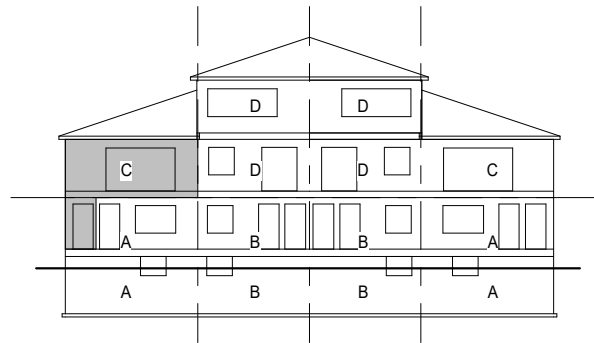

THE DAFFODIL

979 SQ FT

MAIN LEVEL PLAN

SECOND FLOOR PLAN